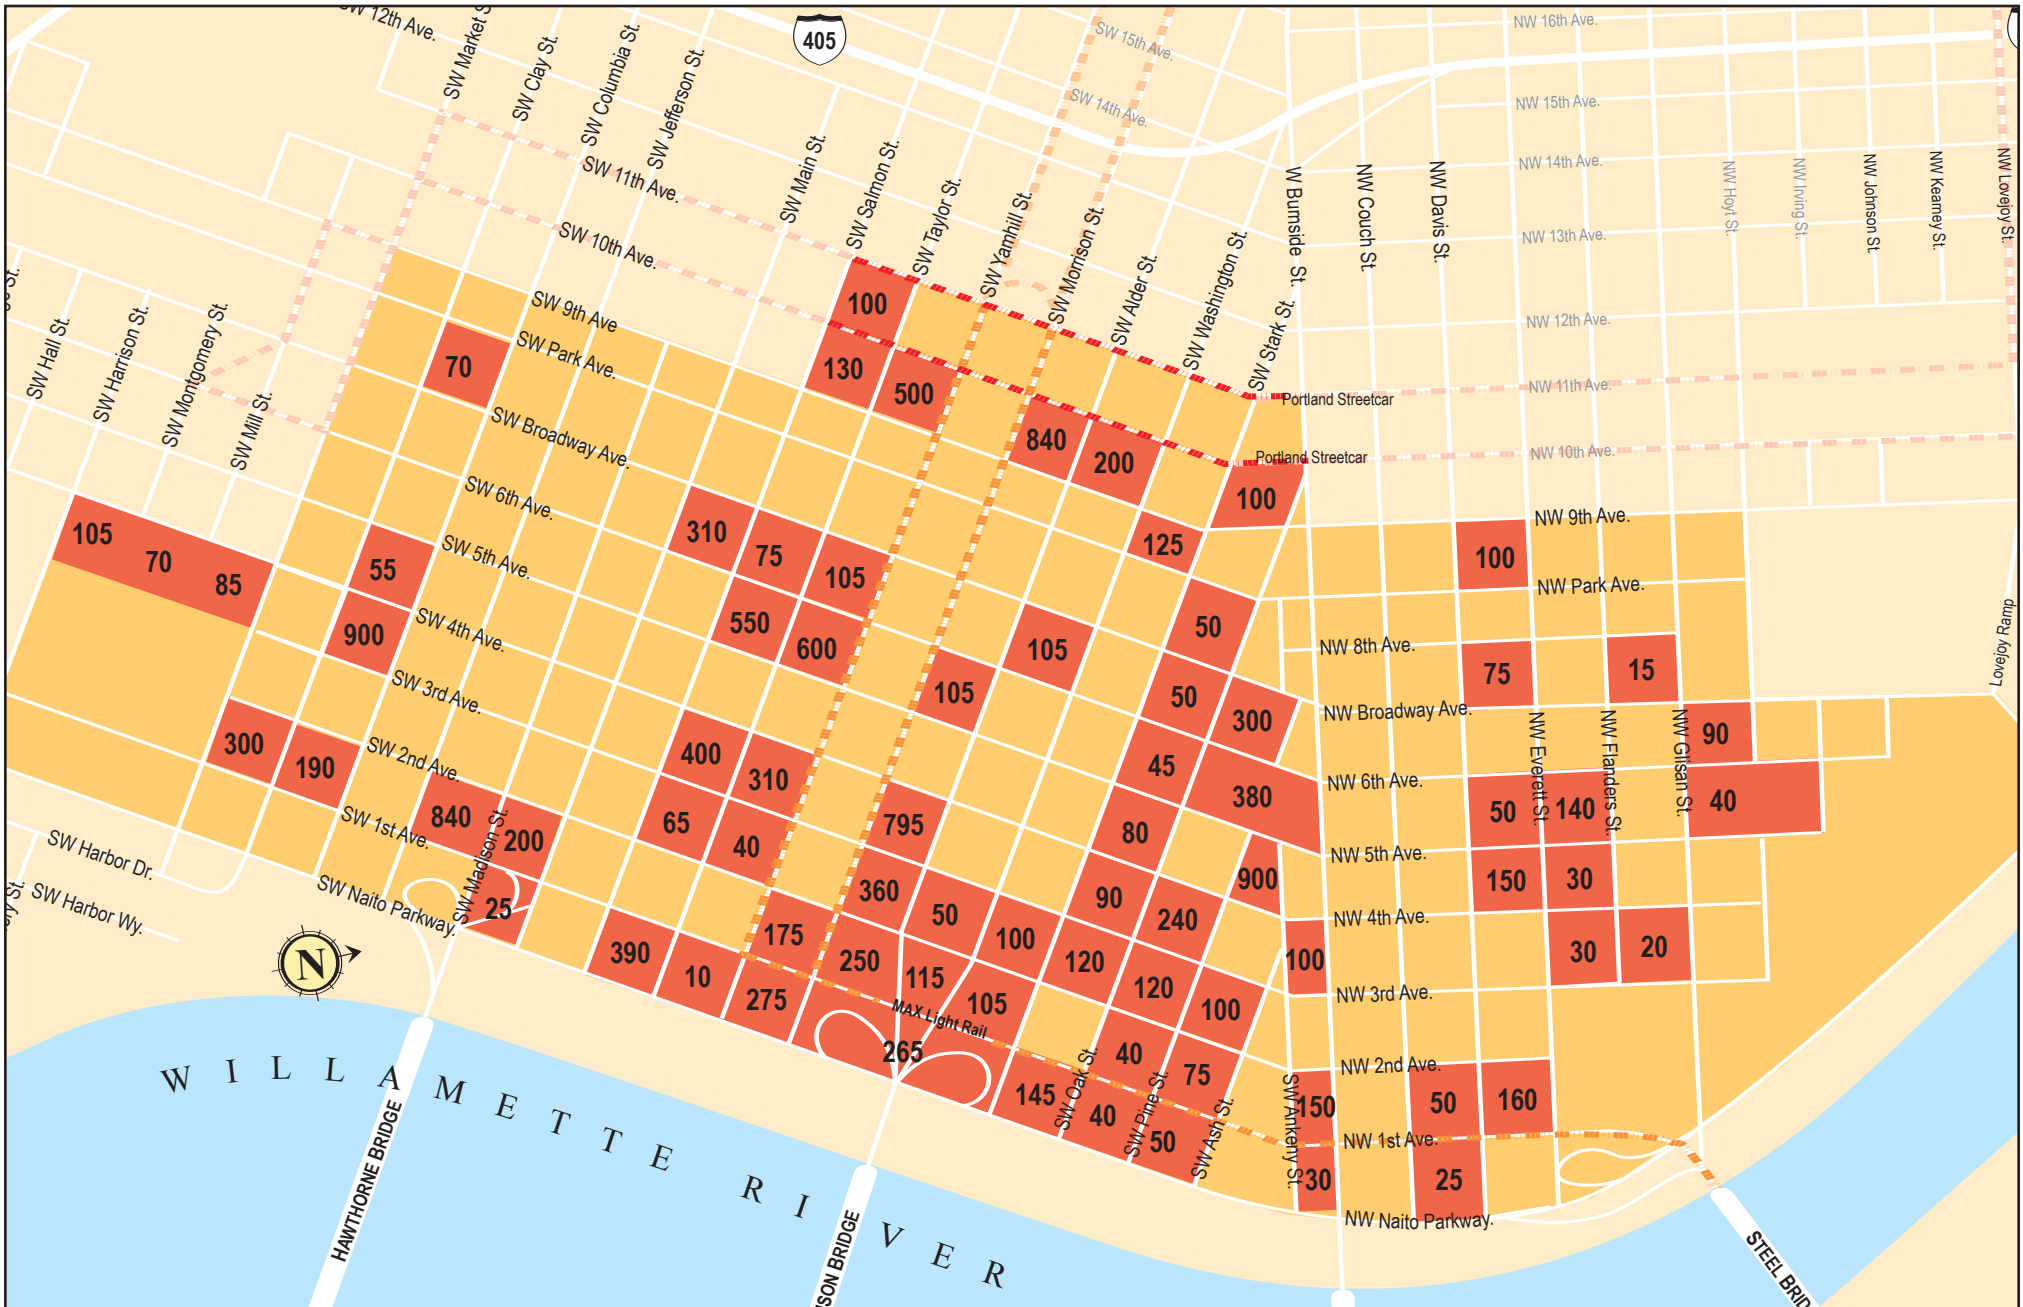

# Downtown Portland Parking Map

**Note:** Numbers on map indicate approximate parking spaces on block. Information herein is from sources deemed reliable. We do not however guarantee its accuracy.