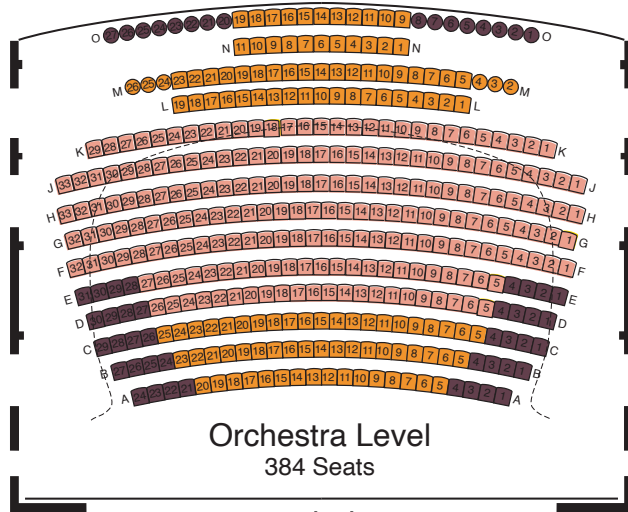

- A
- B
- C
- D

Wheelchair Seating
Orchestra Level
Rows M & O [partial]

PORTLAND OPERA

22-23 Season

Newmark Theatre

Capacity 872

*Price and scaling subject to change.