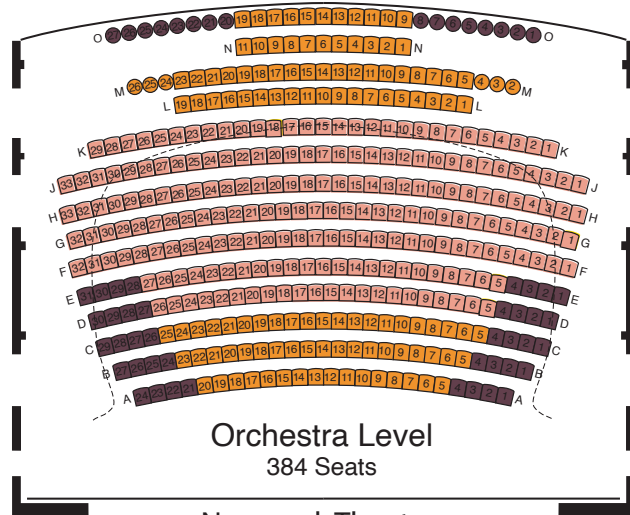

- A
- B
- C
- D

Wheelchair Seating
Orchestra Level
Rows M & O [partial]

PORTLAND OPERA

24-25 Season

Newmark Theatre

Capacity 872

*Price and scaling subject to change.